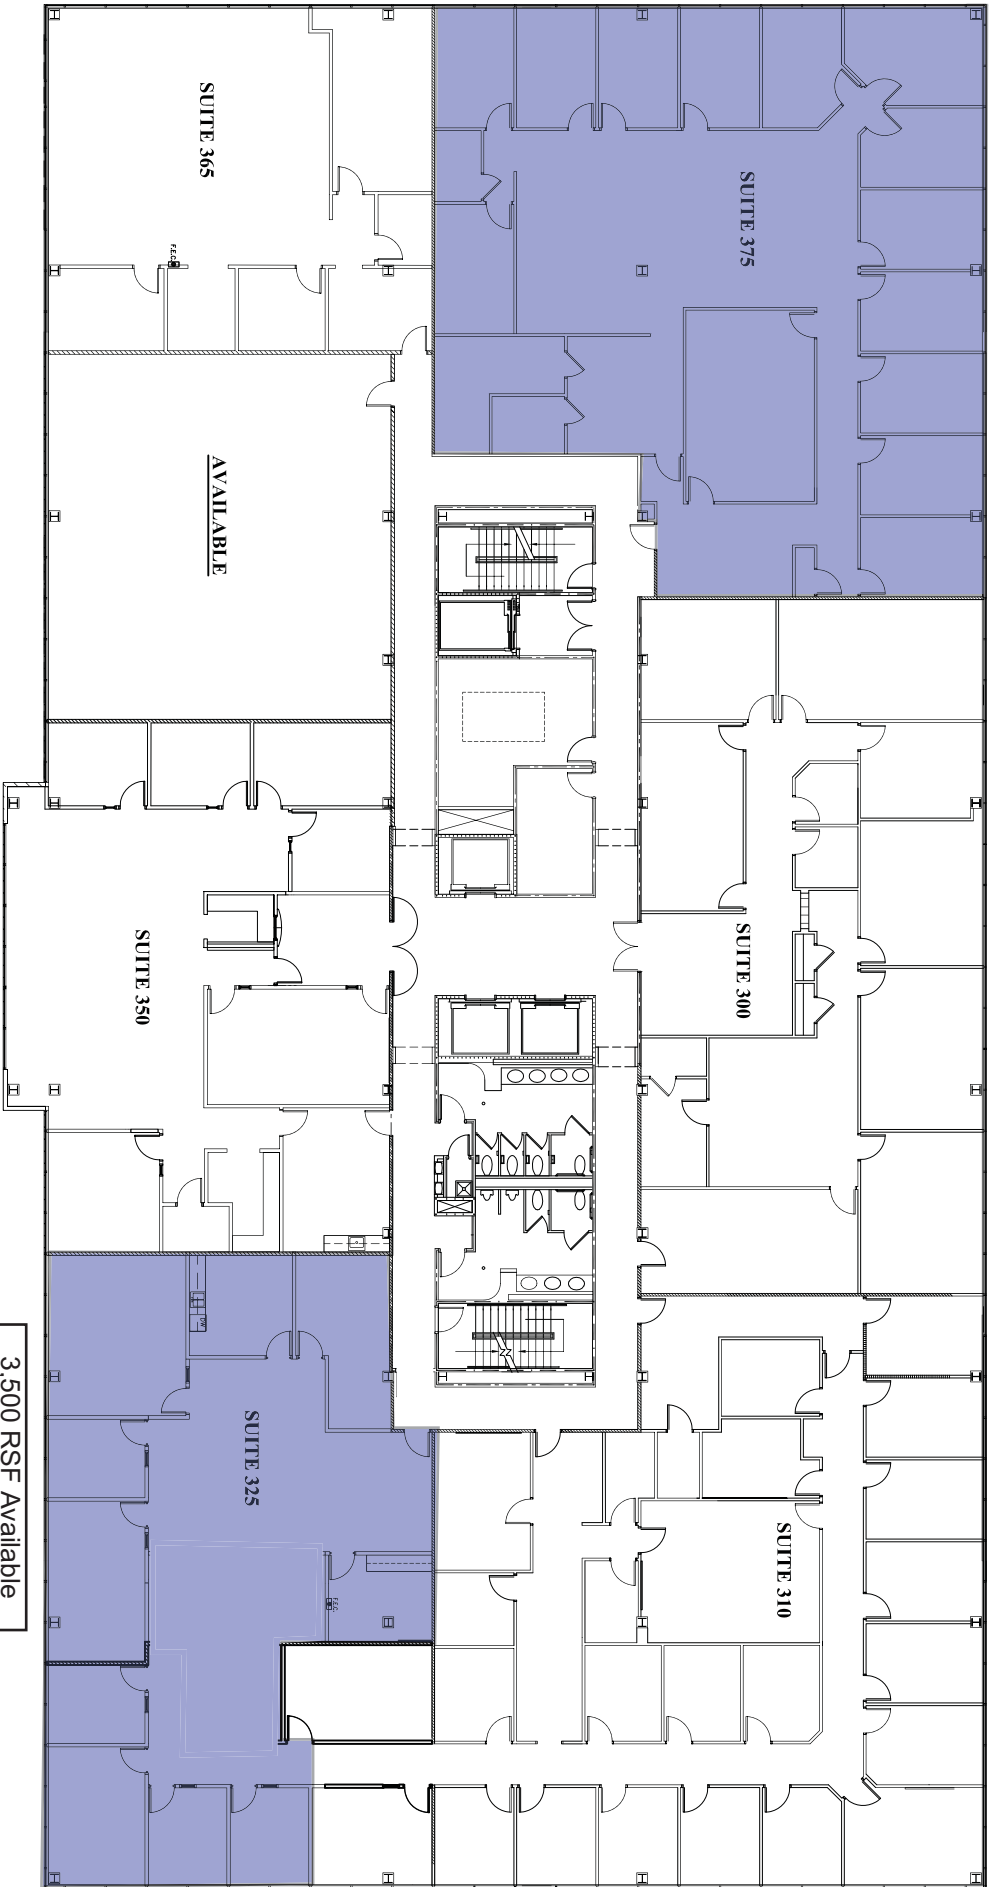

5,071 RSF Available

3,500 RSF Available

MANSELL THREE

THIRD FLOOR PLAN

3600 MANSELL ROAD,
ALPHARETTA, GEORGIA 30022